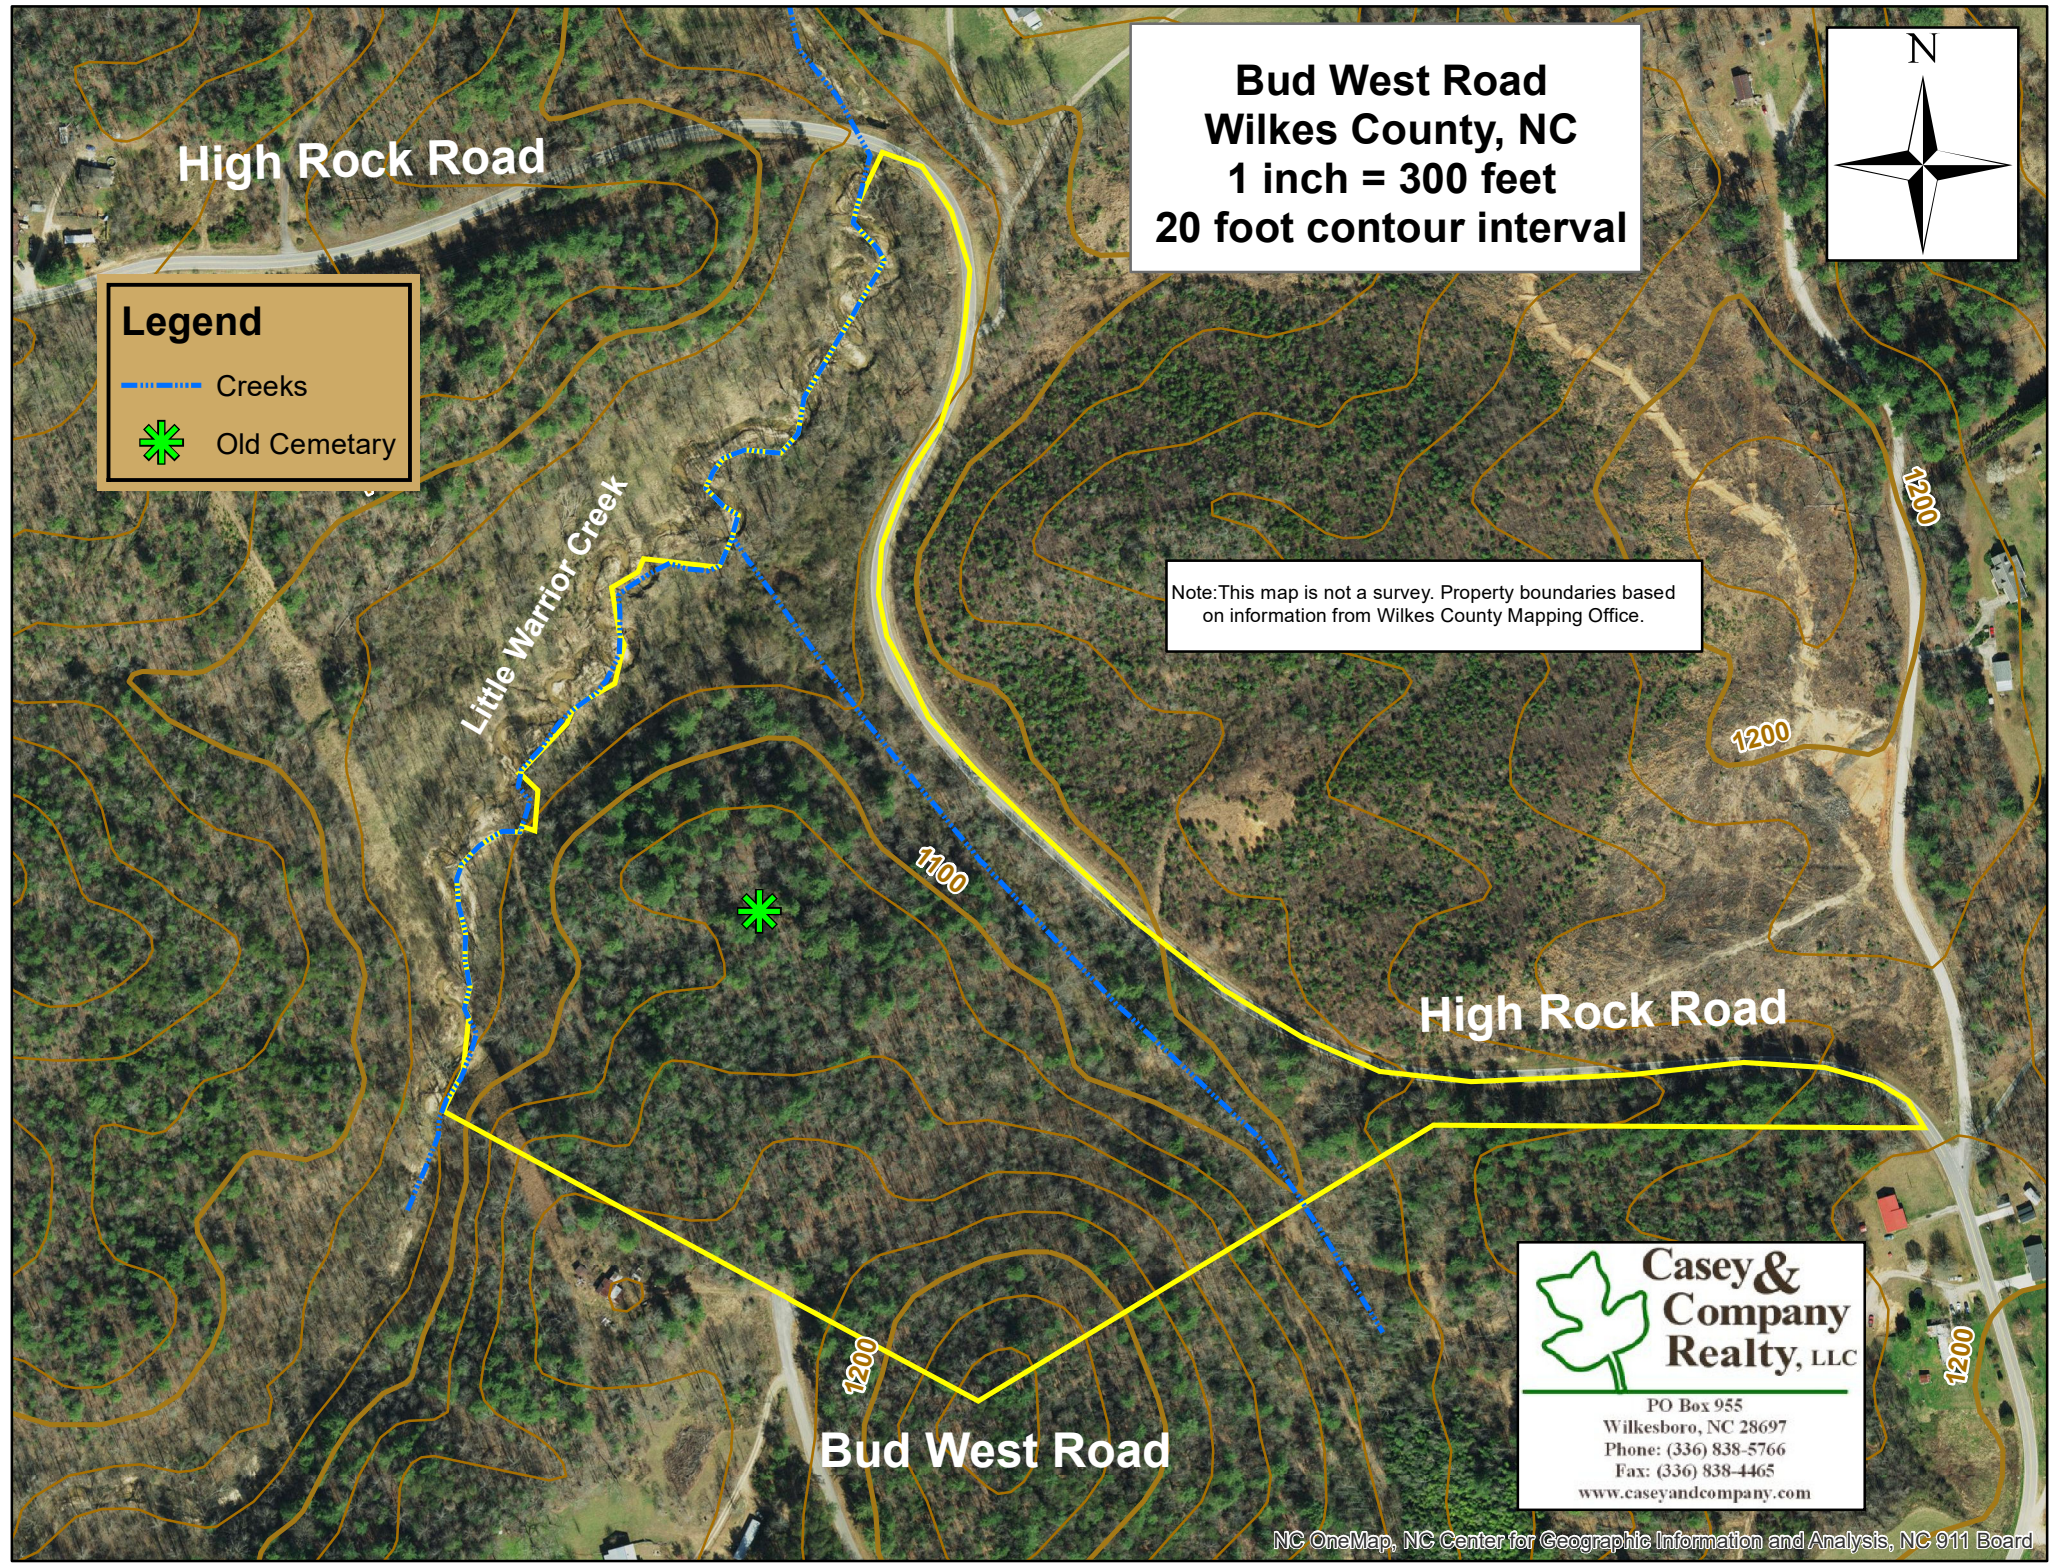

**Bud West Road
Wilkes County, NC
1 inch = 300 feet
20 foot contour interval**

Legend

-  Creeks
-  Old Cemetary

Note: This map is not a survey. Property boundaries based on information from Wilkes County Mapping Office.